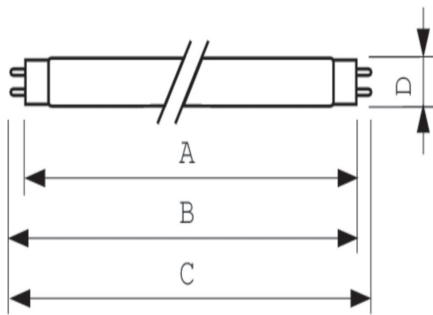

CF-012 - UVC LAMP

Spare Part Number: CF-012

Net Weight: 0.00kg

Net Dimensions: 0.00cm x 0.00cm x 0.00cm

Technical Datasheet: [Protected Link](#)

Description

CF-012 Lamp UVC TUV 60-95W

TUV T8 lamps are double-ended UVC (germicidal) lamps. TUV T8 lamps offer almost constant UV output over their complete lifetime, for high system efficacy. Moreover, they have a long and reliable lifetime, which allows maintenance to be planned for in advance.

Product Data

Net Weight (Piece) 135.000 g

Dimensions

A (max) 1500.0 mm

B (max) 1507.1 mm

B (min) 1504.7 mm

C (max) 1514.2 mm

D (max) 28 mm